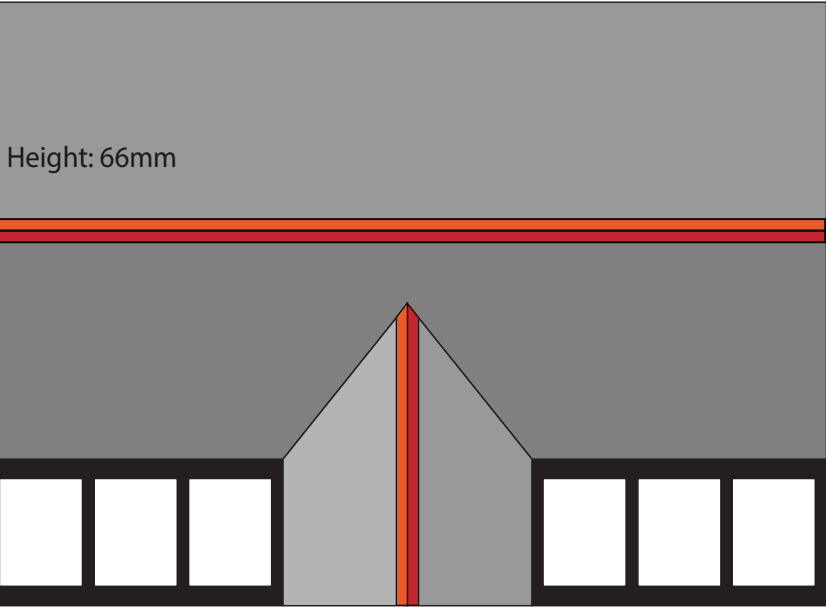

**N Scale Modern Retail Unit**

PN961

111mm

Height: 66mm

80mm