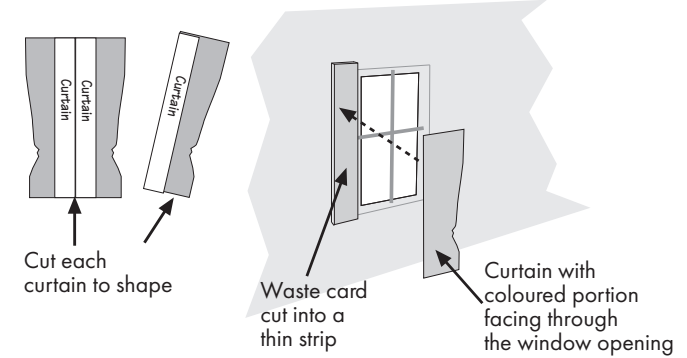

Window Blinds

Curtains

PO360 OO SCALE L/R TOWER BLOCK EXTRAS SHEET

To fit curtains fix a small strip of waste card to each side of the window, then glue the curtain to the waste card so that it shows through the window (the waste card will space the curtain back from the window a little giving a greater effect of depth).