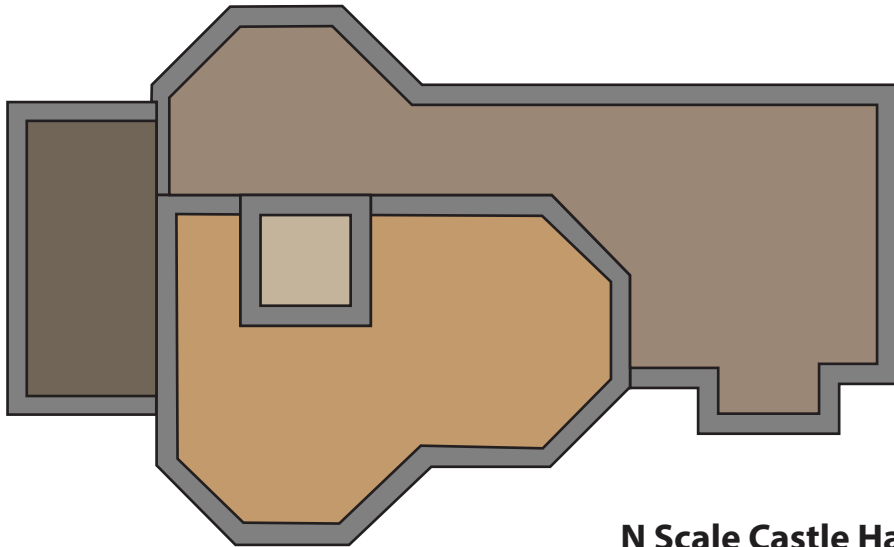

← 118mm →

71mm ↑

Height (to top of the tallest tower) 140mm

N Scale Castle Hall
PN194