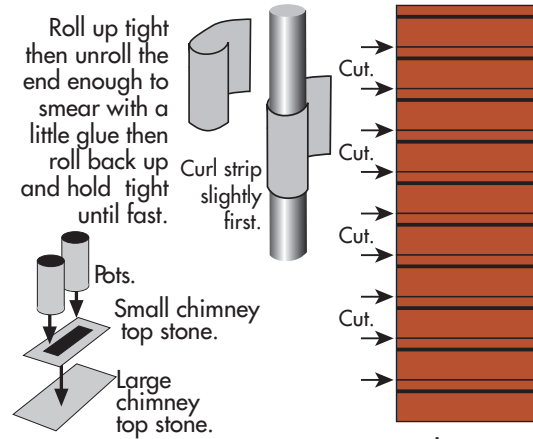

PN972 Extra bits

Cut into strips the chimney pots below, then roll tightly around a nail or screw (apx. 2mm dia.) and fix the end with a tiny spot of glue.

Blinds for inside the windows - trim to size.

Shop window displays.